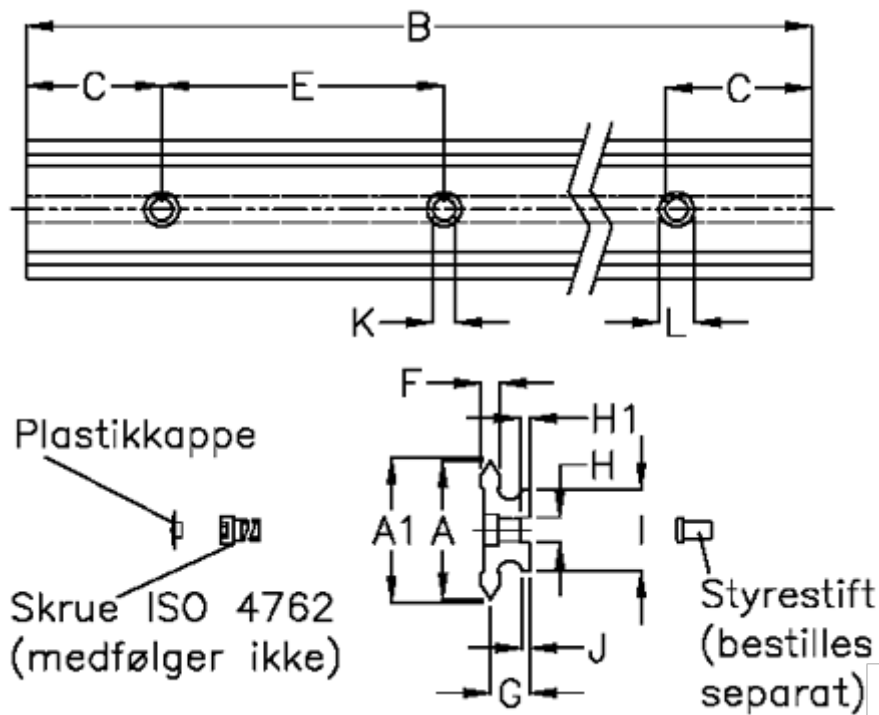

Article number: 059104536

Description: Hepco SL2 spacer slide
SS NL 76-536

Measures

A	= 76	G	= 19.5	Weight kg/1000 = 10000
A1	= 76.74	H	= 15	
B	= 536	H1	= 5.0	
C	= 88.0	I	= 50.0	
E	= 180	J	= 5.0	
F	= 9.0	K	= 14.0	
For bearing	= 54	L	= 20 x 12	
For guide pin	= 10	M	= 1	